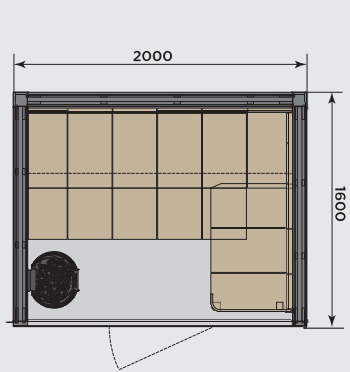

VENTURA

#healingwithheat

1-6

VENTURA

The Harvia Ventura sauna cabin is our modern flagship sauna cabin with a versatile material selection and easy-to-assemble structure. The streamlined design of the Ventura sauna cabin pleases your eyes and provides the ultimate sauna experience.

Relax - and enjoy the healing heat of the Ventura sauna!

Features

- Easy installation
- Versatile material selection (Ventura panels always inside the cabin)
- Streamlined look with full glass front and enhanced Ventura panels
- Measures and lay-out easily modifiable
- Enhanced PIR insulation
- Available as a hybrid sauna

Product details

- High performance (PIR insulation) for energy efficiency
- Glass wall made of single pane 8mm tempered glass
- Ventura benches with high quality ash veneer on top
- External and internal panels with high quality ash veneer on top
- Wall thickness ca. 100mm width
- Sauna heater sold separately

SHV1620

SHV2020

Wall material

Ash

Bench material

Ash

Technical details	SHV1620	SHV2020
Persons	1-3	1-6
Width x Depth x Height	2000x1600x2100	2000x2000x2100
Net weight, kg	315	360
Recommended heating output, kW	4-6	9-16