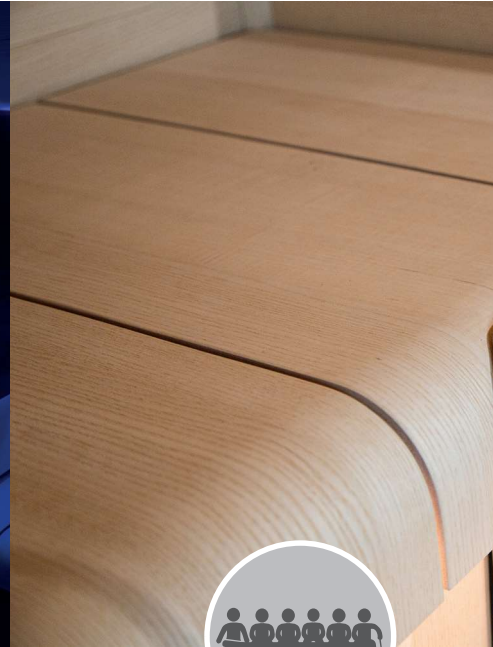

VENTURA

#healingwithheat

1-6

VENTURA

The Harvia Ventura sauna cabin is our modern flagship sauna cabin with a versatile material selection and easy-to-assemble structure. The streamlined design of the Ventura sauna cabin pleases your eyes and provides the ultimate sauna experience.

Relax - and enjoy the healing heat of the Ventura sauna!

Features

- Easy installation
- Versatile material selection (Ventura panels always inside the cabin)
- Streamlined look with full glass front and enhanced Ventura panels
- Measures and lay-out easily modifiable
- Enhanced PIR insulation
- Available as a hybrid sauna

Product details

- High performance (PIR insulation) for energy efficiency
- Glass wall made of single pane 8mm tempered glass
- Ventura benches with high quality ash veneer on top
- External and internal panels with high quality ash veneer on top
- Wall thickness ca. 100mm width
- Sauna heater sold separately