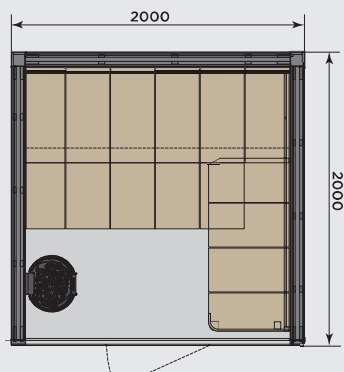

Relax - and enjoy the healing heat of the Ventura sauna!

Features

- Easy installation
- Versatile material selection (Ventura panels always inside the cabin)
- Streamlined look with full glass front and enhanced Ventura panels
- Measures and lay-out easily modifiable
- Enhanced PIR insulation
- Available as a hybrid sauna

Product details

- High performance (PIR insulation) for energy efficiency
- Glass wall made of single pane 8mm tempered glass
- Ventura benches with high quality ash veneer on top
- External and internal panels with high quality ash veneer on top
- Wall thickness ca. 100mm width
- Sauna heater sold separately

SHV1620

SHV2020

Wall material

Ash

Bench material

Ash

Technical details	SHV1620	SHV2020
Persons	1-3	1-6
Width x Depth x Height	2000x1600x2100	2000x2000x2100
Net weight, kg	315	360
Recommended heating output, kW	4-6	9-16