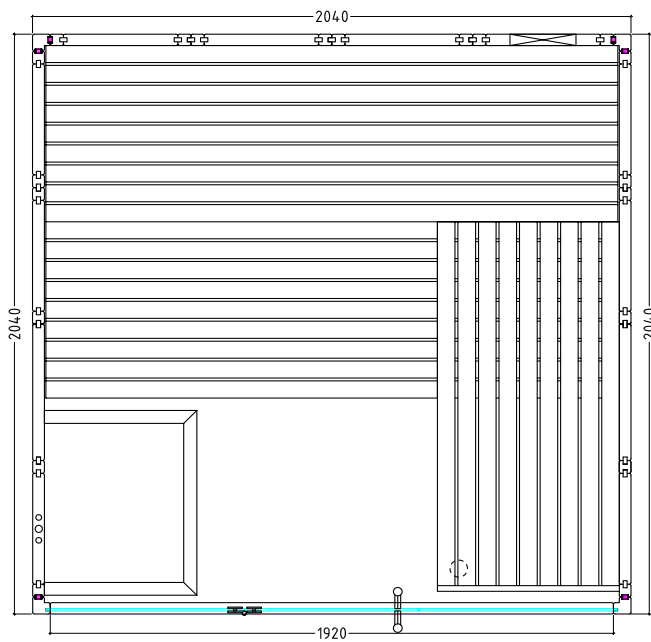

BALANCE VIEW LARGE

Features

- Cabin made of solid spruce
- Solid roof element with roof rim
- LED tube preinstalled in the ceiling (white light) – for coloured light, one of the LED sets is required
- "Emotion" interior made of lime wood
- 3 benches 620 mm
- Backrests
- Intermediate bench panel
- Door made of 8 mm ESG glass
- Door handle wood / stainless steel
- 2 glass elements made of 8 mm ESG glass

Details

Art.-Nr.	1-051-273 BALANCE-V-L
Dimensions [mm]	2060 x 2080 x 2040
Construction	massiv
Wall thickness [mm]	40
Type of wood outside	Spruce
Type of wood ininside	Spruce
Type of wood interior	Lime
Interior fittings	Emotion
Benches number (top / above)	2 / 1
Adjustable headboard on a bench	No
Door dimensions [mm]	590 x 1915 x 8
Door hinge left and right	Yes
Glass elements dimensions [mm]	674 x 1945 x 8
Infrared full spectrum heater [W]	No
Headrests number	2
Heater safety guard [mm]	650 x 520 x 560
Floor grid [mm]	700 x 530 x 40
Silicone cables for Sauna heater 5x2,5mm ²	3 m
Silicone cables for saunalight 3x1,5mm ²	-
Persons	up to 4
Volume [m ³]	8,7
Recommended Heater power[kW]	7,5 - 9
Mirror structure	Yes

Accessories

LED-Set 1
B-V-L-LED-SET1

LED-Set 2
B-V-L-LED-SET2

LED-Set 3
B-V-L-LED-SET3

LED-Set 4
B-V-L-LED-SET4

BALANCE VIEW LARGE

Floor plan

left

Details

Art.-Nr.	1-051-273 BALANCE-V-L
Abmessungen [mm]	2060 x 2080 x 2040
Bauweise	massiv
Wandstärke [mm]	40
Holzart außen	Fichte
Holzart innen	Fichte
Holzart Inneneinrichtung	Linde
Inneneinrichtung	Emotion
Bänke Anzahl (oben / unten)	2 / 1
Verstellbares Kopfteil bei einer Bank	Nein
Türe Abmessungen [mm]	590 x 1915 x 8
Türanschlag links und rechts	Ja
Glaselemente Abmessungen [mm]	674 x 1945 x 8
Infrarot-Vollspektrumstrahler [W]	Nein
Kopfstützen Anzahl	2
Ofenschutzgitter [mm]	650 x 520 x 560
Bodenrost [mm]	700 x 530 x 40
Silikonkabel für Saunaofen 5x2,5mm ²	3 m
Silikonkabel für Saunalicht 3x1,5mm ²	-
Personen	bis 4
Volumen [m ³]	8,7
Empf. Ofenleistung elektro [kW]	7,5 - 9
gespiegelter Aufbau	Ja