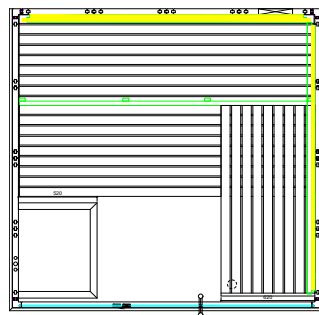

LED-Set 2

Coloured ceiling and backrest lighting