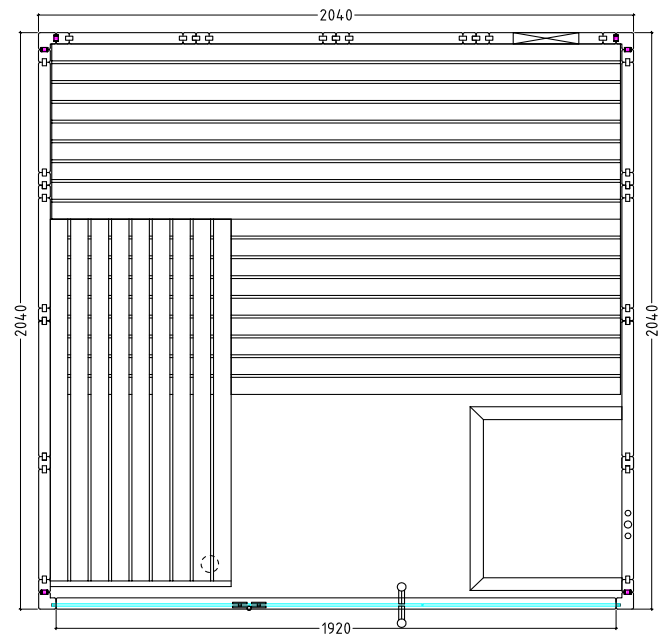

BALANCE VIEW LARGE

Floor plan

left

right

Installation plan accessories

LED-Set 1

Coloured ceiling lighting

LED-Set 2

Coloured ceiling and backrest lighting

LED-Set 3

Coloured ceiling and bench screen lighting

LED-Set 4

Coloured ceiling, backrest and bench screen lighting