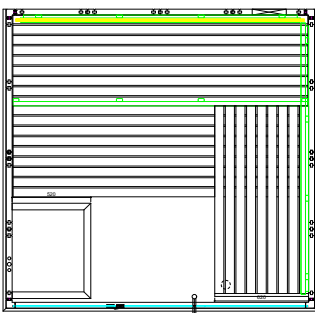

Installationsplan opt. Zubehör

LED-Set 1

Deckenbeleuchtung in Farbe