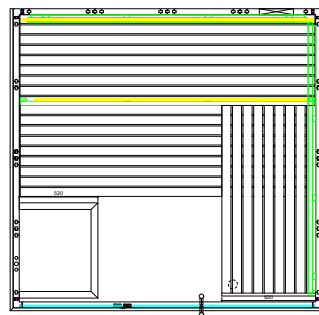

LED-Set 3

Coloured ceiling and bench screen lighting