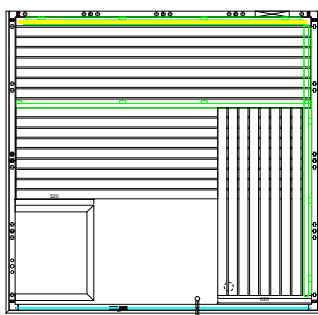

Installation plan accessories

LED-Set 1

Coloured ceiling lighting