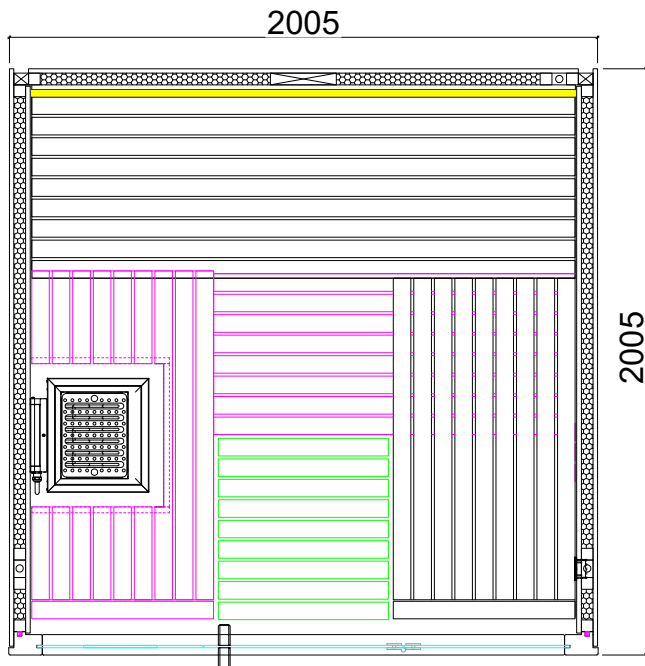

FUJI LARGE

Grundriss

Aufbau links