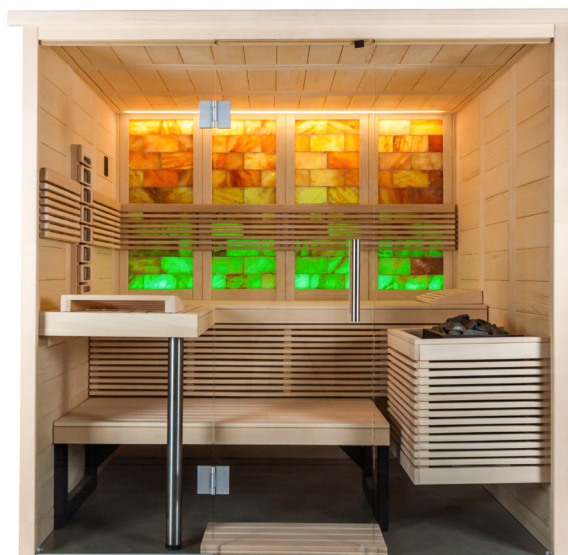

HIMALAYA SMALL INFRA+

Features

- Cabin made of solid spruce
- Solid roof elements with roof rim
- Back wall with Himalayan salt stones
- With coloured light (RBGW) and remote control (4 zones)
- "Emotion" interior made of lime wood
- 3 x 620 mm benches wide
- Backrests
- Intermediate bench panel
- Door made of 8mm single pane safety glass
- Doorhandle wood/stainless steel
- 2 Glass elements of 8mm single pane safety glass

Details

Art.-Nr.	1-052-962
	HIMALAYA-S-IR+
Dimensions [mm]	2060 x 1580 x 2040
Construction	massiv
Wall thickness [mm]	40
Type of wood outside	Spruce
Type of wood inside	Spruce
Type of wood interior	Lime
Interior fittings	Emotion
Benches number (top / above)	1 / 1
Adjustable headboard on a bench	No
Door dimensions [mm]	590 x 1915 x 8
Door hinge left and right	Yes
Glass elements dimensions [mm]	674 x 1945 x 8
Infrared full spectrum heater [W]	1
Headrests number	2
Heater safety guard [mm]	650 x 540 x 585
Floor grid [mm]	700 x 550 x 40
Silicone cables for saunaheater 5x2,5mm ²	3 m
Silicone cables for saunalight 3x1,5mm ²	-
Persons	up to 3
Volume [m ³]	7,2
Recommended heater power electro [kW]	6
Mirrored assembly option	Yes

HIMALAYA SMALL INFRA+

Floor plan

HIMALAYA SMALL INFRA+

Ausstattung

- Kabine aus massiver Fichte
- Massive Dachelemente mit Dachkranz
- Rückwand mit Himalaya-Salzsteinen
- Inkl. Farblicht (RBGW) und Fernbedienung (4 Zonen)
- Inneneinrichtung „Emotion“ aus Linde
- 3 Bänke 620mm breit
- Rückenlehnen
- Banksichtblende
- Türe aus 8mm ESG Glas
- Türgriff Holz/Edelstahl
- 2 Glaselemente aus 8mm ESG Glas