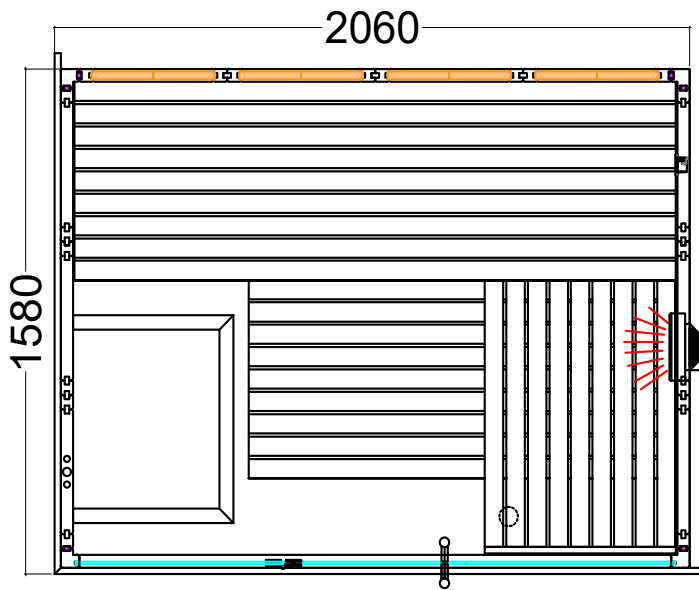

HIMALAYA SMALL INFRA+

Floor plan