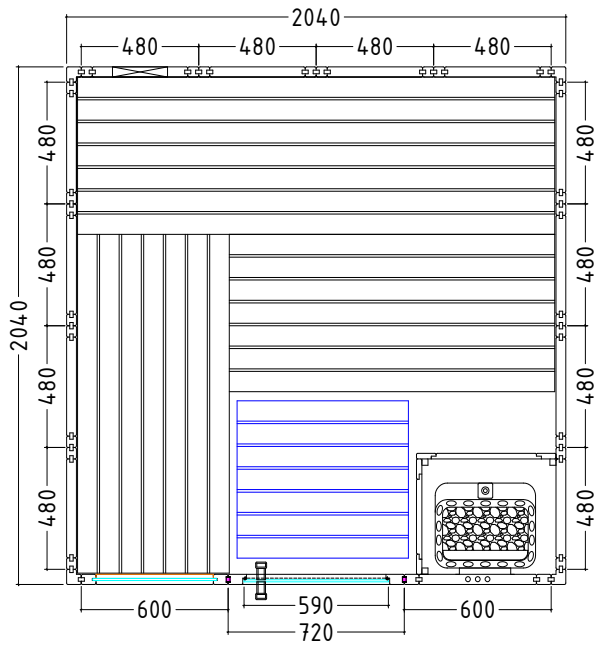

KOMFORT LARGE

Features

- Cabin made of solid spruce
- Solid roof element with roof rim
- "Prestige" interior made of lime wood
- 3 x 620 mm benches
- 2 headrests
- Ventilation slit
- Backrests
- Intermediate bench panel
- Heater protection grille (W 530 x D 455 x H 750 mm)
- Floor grid
- Lamp with protection without bulb
- Door made of single pane safety glass

Details

Art.-Nr.	1-030-273 KOMFORT-L
Dimensions [mm]	2080 x 2060 x 2040 mm
Construction	Solide
Wall thickness [mm]	40
Type of wood outside	Spruce
Type of wood ininside	Spruce
Type of wood interior	Lime
Interior fittings	Prestige
Benches number (top / above)	2/1
Adjustable headboard on a bench	No
Door dimensions [mm]	590 x 1915 x 8
Door hinge left and right	Ja
Glass elements dimensions [mm]	346 x 1776 x 8
Infrared full spectrum heater [W]	No
Headrests number	2
Heater safety guard [mm]	530 x 455 x 750
Floor grid [mm]	700 x 500
Silicone cables for Saunaheater 5x2,5mm ²	3 m
Silicone cables for Saunalight 3x1,5mm ²	3 m
Persons	5
Volume [m ³]	8,7
recommended Heater power electro [kW]	7,5 - 9
Mirror structure	Yes

Accessoires

LED-Set
LED-KO-L

datasheet

KOMFORT LARGE

Floor plan

Structure left

Structure right

Installation plan accessories

Details

Art.-Nr.	1-030-273 KOMFORT-L
Abmessungen [mm]	2080 x 2060 x 2040
Bauweise	massiv
Wandstärke [mm]	40
Holzart außen	Fichte
Holzart innen	Fichte
Holzart Inneneinrichtung	Linde
Inneneinrichtung	Prestige
Bänke Anzahl (oben / unten)	2/1
Verstellbares Kopfteil bei einer Bank	Nein
Türe Abmessungen [mm]	590 x 1915 x 8
Türanschlag links und rechts	Ja
Glaselemente Abmessungen [mm]	506 x 1776 x 8
Infrarot-Vollspektrumstrahler [W]	Nein
Kopfstützen Anzahl	2
Ofenschutzgitter [mm]	530 x 455 x 750
Bodenrost [mm]	700 x 530 x 40
Silikonkabel für Saunaofen 5x2,5mm ²	3 m
Silikonkabel für Saunalicht 3x1,5mm ²	3 m
Personen	5
Volumen [m ³]	8,7
empf. Ofenleistung elektro [kW]	7,5 - 9
Spiegelverkehrter Aufbau	Ja