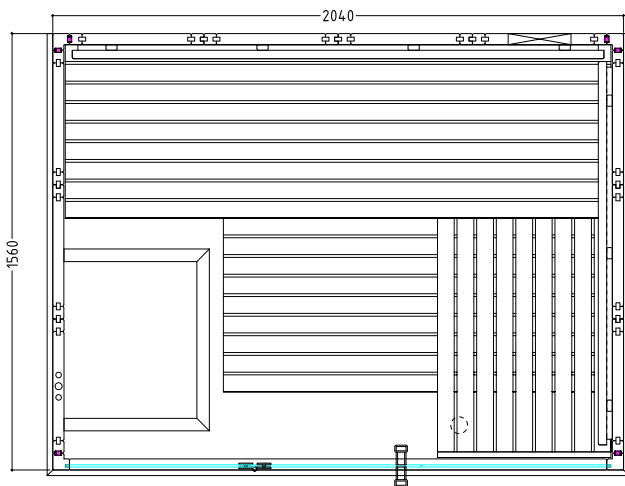

BALANCE VIEW SMALL

Features

- Cabin made of solid spruce
- Solid roof element with roof rim
- LED tube preinstalled in the ceiling (white light) – for coloured light, one of the LED sets is required
- "Emotion" interior made of lime wood
- 2 benches 620 mm
- Backrests
- Intermediate bench panel
- Door made of 8 mm ESG glass
- Door handle wood / stainless steel
- 2 glass elements made of 8 mm ESG glass

Details

Art.-Nr.	1-051-272 BALANCE-V-S
Dimensions [mm]	2080 x 1580 x 2040
Construction	massiv
Wall thickness [mm]	40
Type of wood outside	Spruce
Type of wood ininside	Spruce
Type of wood interior	Lime
Interior fittings	Emotion
Benches number (top / above)	2 / 1
Adjustable headboard on a bench	No
Door dimensions [mm]	590 x 1915 x 8
Door hinge left and right	Yes
Glass elements dimensions [mm]	674 x 1945 x 8
Infrared full spectrum heater [W]	No
Headrests number	2
Heater safety guard [mm]	650 x 520 x 560
Floor grid [mm]	700 x 530 x 40
Silicone cables for sauna heater 5x2,5mm ²	3 m
Silicone cables for sauna light 3x1,5mm ²	-
Persons	up to 3
Volume [m ³]	6,7
Recommended Heater power [kW]	7,5 - 9
Mirror structure	Yes

Accessories

LED-Set 1
B-V-S-LED-SET1

LED-Set 2
B-V-S-LED-SET2

LED-Set 3
B-V-S-LED-SET3

LED-Set 4
B-V-S-LED-SET4

BALANCE VIEW SMALL

Floor plan

left

Details

Art.-Nr.	1-051-272 BALANCE-V-S
Abmessungen [mm]	2080 x 1580 x 2040
Bauweise	massiv
Wandstärke [mm]	40
Holzart außen	Fichte
Holzart innen	Fichte
Holzart Inneneinrichtung	Linde
Inneneinrichtung	Emotion
Bänke Anzahl (oben / unten)	2 / 1
Verstellbares Kopfteil bei einer Bank	Nein
Türe Abmessungen [mm]	590 x 1915 x 8
Türanschlag links und rechts	Ja
Glaselemente Abmessungen [mm]	674 x 1945 x 8
Infrarot-Vollspektrumstrahler [W]	Nein
Kopfstützen Anzahl	2
Ofenschutzgitter [mm]	650 x 520 x 560
Bodenrost [mm]	700 x 530 x 40
Silikonkabel für Saunaofen 5x2,5mm ²	3 m
Silikonkabel für Saunalicht 3x1,5mm ²	-
Personen	bis 3
Volumen [m ³]	6,7
Empf. Ofenleistung [kW]	7,5 - 9
Gespiegelter Aufbau	Ja