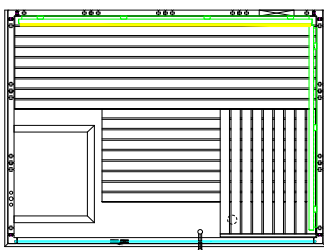

Installation plan accessories

LED-Set 1

Coloured ceiling lighting