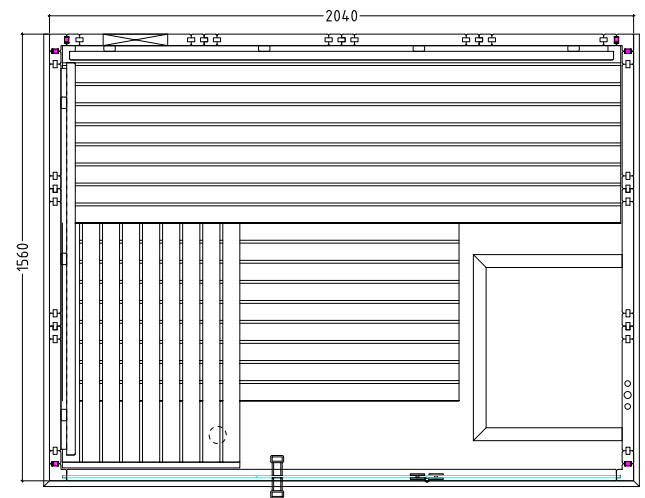

BALANCE VIEW SMALL

Floor plan

left

right

Installation plan accessories

LED-Set 1

Coloured ceiling lighting

LED-Set 2

Coloured ceiling and backrest lighting

LED-Set 3

Coloured ceiling and bench screen lighting

LED-Set 4

Coloured ceiling, backrest and bench screen lighting