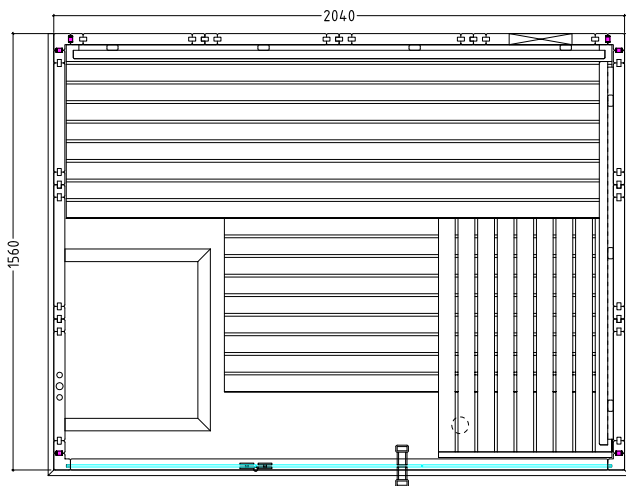

BALANCE VIEW SMALL

Features

- Cabin made of solid spruce
- Solid roof element with roof rim
- LED tube preinstalled in the ceiling (white light) – for coloured light, one of the LED sets is required
- "Emotion" interior made of lime wood
- 2 benches 620 mm
- Backrests
- Intermediate bench panel
- Door made of 8 mm ESG glass
- Door handle wood / stainless steel
- 2 glass elements made of 8 mm ESG glass

Details

Art.-Nr.	1-051-272 BALANCE-V-S
Dimensions [mm]	2080 x 1580 x 2040
Construction	massiv
Wall thickness [mm]	40
Type of wood outside	Spruce
Type of wood ininside	Spruce
Type of wood interior	Lime
Interior fittings	Emotion
Benches number (top / above)	2 / 1
Adjustable headboard on a bench	No
Door dimensions [mm]	590 x 1915 x 8
Door hinge left and right	Yes
Glass elements dimensions [mm]	674 x 1945 x 8
Infrared full spectrum heater [W]	No
Headrests number	2
Heater safety guard [mm]	650 x 520 x 560
Floor grid [mm]	700 x 530 x 40
Silicone cables for sauna heater 5x2,5mm ²	3 m
Silicone cables for sauna light 3x1,5mm ²	-
Persons	up to 3
Volume [m ³]	6,7
Recommended Heater power [kW]	7,5 - 9
Mirror structure	Yes

Details

Art.-Nr.	1-051-272 BALANCE-V-S
Abmessungen [mm]	2080 x 1580 x 2040
Bauweise	massiv
Wandstärke [mm]	40
Holzart außen	Fichte
Holzart innen	Fichte
Holzart Inneneinrichtung	Linde
Inneneinrichtung	Emotion
Bänke Anzahl (oben / unten)	2 / 1
Verstellbares Kopfteil bei einer Bank	Nein
Türe Abmessungen [mm]	590 x 1915 x 8
Türanschlag links und rechts	Ja
Glaselemente Abmessungen [mm]	674 x 1945 x 8
Infrarot-Vollspektrumstrahler [W]	Nein
Kopfstützen Anzahl	2
Ofenschutzgitter [mm]	650 x 520 x 560
Bodenrost [mm]	700 x 530 x 40
Silikonkabel für Saunaofen 5x2,5mm ²	3 m
Silikonkabel für Saunalicht 3x1,5mm ²	-
Personen	bis 3
Volumen [m ³]	6,7
Empf. Ofenleistung [kW]	7,5 - 9
Gespiegelter Aufbau	Ja

Zubehör

LED-Set 1
B-V-S-LED-SET1

LED-Set 2
B-V-S-LED-SET2

LED-Set 3
B-V-S-LED-SET3

LED-Set 4
B-V-S-LED-SET4

BALANCE VIEW SMALL

Grundriss

links