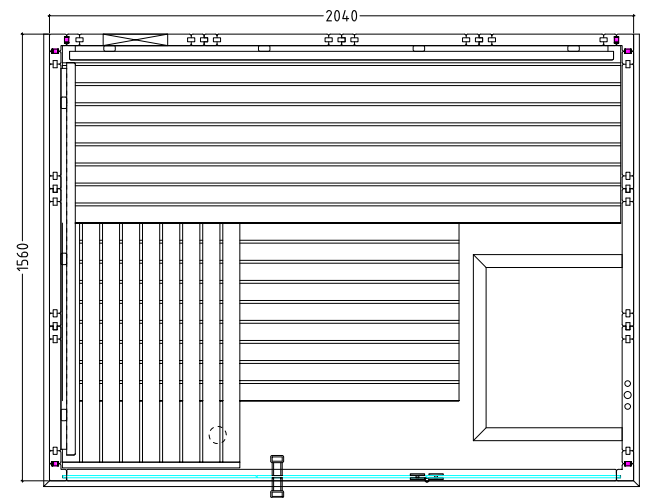

BALANCE VIEW SMALL

Grundriss

links

rechts

Installationsplan Zubehör

LED-Set 1

Deckenbeleuchtung in Farbe

LED-Set 2

Decken- und Rückenlehnen-
beleuchtung in Farbe

LED-Set 3

Decken- und Banksichtblenden-
beleuchtung in Farbe

LED-Set 4

Decken-, Rückenlehnen- und
Banksichtblenden-
beleuchtung in Farbe