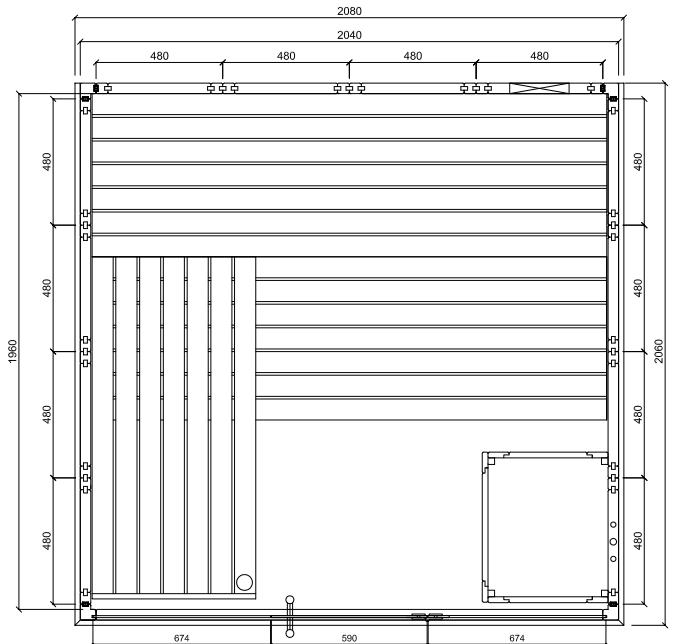

ALASKA VIEW

Features

- Cabin made of solid spruce
- Solid roof element with roof rim
- "Prestige" interior made of lime wood
- 3 x 620 mm benches
- 2 headrests
- Ventilation slit
- Backrests
- Intermediate bench panel
- Heater protection grille (W 530 x D 455 x H 750 mm)
- Floor grid
- Lamp with protection without bulb
- Door made of single pane safety glass

Details

Art.-Nr.	1-040-132 ALASKA-V
Dimensions [mm]	2080 x 2060 x 2040
Construction	Solide
Wall thickness [mm]	40
Type of wood outside	Spruce
Type of wood ininside	Spruce
Type of wood interior	Lime
Interior fittings	Prestige
Benches number (top / above)	2/1
Adjustable headboard on a bench	No
Door dimensions [mm]	590 x 1915 x 8
Door hinge left and right	No
Glass elements dimensions [mm]	674 x 1945 x 8
Infrared full spectrum heater [W]	No
Headrests number	2
Heater safety guard [mm]	530 x 455 x 750
Floor grid [mm]	700 x 530 x 40
Silicone cables for Saunaheater 5x2,5mm ²	3 m
Silicone cables for Saunalight 3x1,5mm ²	3 m
Persons	5
Volume [m ³]	8,7
recommended Heater power electro [kW]	7,5 - 9
Mirror structure	Yes

Accessoires

LED-Set
LED-AL-V

datasheet

ALASKA VIEW

Floor plan

Structure left

Structure right

Installation plan accessories

Details

Art.-Nr.	1-040-132 ALASKA-V
Abmessungen [mm]	2080 x 2060 x 2040
Bauweise	massiv
Wandstärke [mm]	40
Holzart außen	Fichte
Holzart innen	Fichte
Holzart Inneneinrichtung	Linde
Inneneinrichtung	Prestige
Bänke Anzahl (oben / unten)	2/1
Verstellbares Kopfteil bei einer Bank	Nein
Türe Abmessungen [mm]	590 x 1915 x 8
Türanschlag links und rechts	Nein
Glaselemente Abmessungen [mm]	674 x 1945 x 8
Infrarot-Vollspektrumstrahler [W]	Nein
Kopfstützen Anzahl	2
Ofenschutzgitter [mm]	530 x 455 x 750
Bodenrost [mm]	700 x 530 x 40
Silikonkabel für Saunaofen 5x2,5mm ²	3 m
Silikonkabel für Saunalicht 3x1,5mm ²	3 m
Personen	5
Volumen [m ³]	8,7
empf. Ofenleistung elektro [kW]	7,5 - 9
Spiegelverkehrter Aufbau	Ja