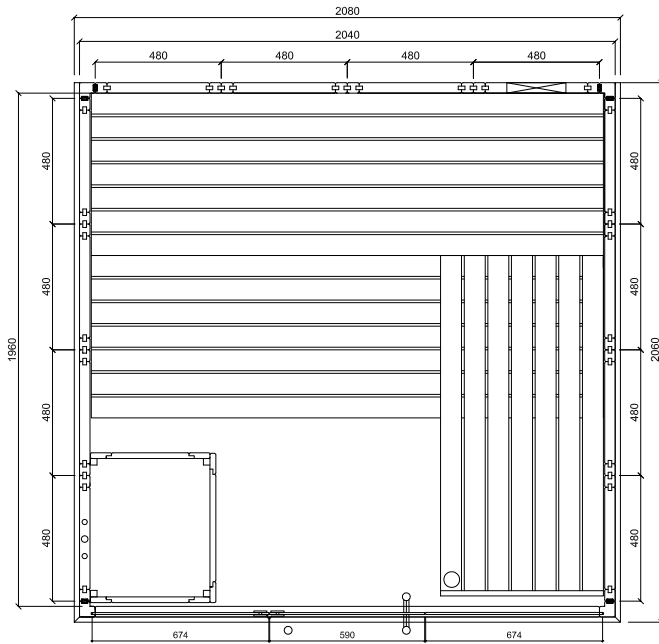

ALASKA VIEW

Features

- Cabin made of solid spruce
- Solid roof element with roof rim
- "Prestige" interior made of lime wood
- 3 x 620 mm benches
- 2 headrests
- Ventilation slit
- Backrests
- Intermediate bench panel
- Heater protection grille (W 530 x D 455 x H 750 mm)
- Floor grid
- Lamp with protection without bulb
- Door made of single pane safety glass

Details

Art.-Nr.	1-040-132 ALASKA-V
Dimensions [mm]	2080 x 2060 x 2040
Construction	Solide
Wall thickness [mm]	40
Type of wood outside	Spruce
Type of wood ininside	Spruce
Type of wood interior	Lime
Interior fittings	Prestige
Benches number (top / above)	2/1
Adjustable headboard on a bench	No
Door dimensions [mm]	590 x 1915 x 8
Door hinge left and right	No
Glass elements dimensions [mm]	674 x 1945 x 8
Infrared full spectrum heater [W]	No
Headrests number	2
Heater safety guard [mm]	530 x 455 x 750
Floor grid [mm]	700 x 530 x 40
Silicone cables for Saunaheater 5x2,5mm ²	3 m
Silicone cables for Saunalight 3x1,5mm ²	3 m
Persons	5
Volume [m ³]	8,7
recommended Heater power electro [kW]	7,5 - 9
Mirror structure	Yes

Accessoires

LED-Set
LED-AL-V

datasheet

ALASKA VIEW

Floor plan

Structure left

Structure right

Installation plan accessories

Details

Art.-Nr.	1-040-132 ALASKA-V
Abmessungen [mm]	2080 x 2060 x 2040
Bauweise	massiv
Wandstärke [mm]	40
Holzart außen	Fichte
Holzart innen	Fichte
Holzart Inneneinrichtung	Linde
Inneneinrichtung	Prestige
Bänke Anzahl (oben / unten)	2/1
Verstellbares Kopfteil bei einer Bank	Nein
Türe Abmessungen [mm]	590 x 1915 x 8
Türanschlag links und rechts	Nein
Glaselemente Abmessungen [mm]	674 x 1945 x 8
Infrarot-Vollspektrumstrahler [W]	Nein
Kopfstützen Anzahl	2
Ofenschutzgitter [mm]	530 x 455 x 750
Bodenrost [mm]	700 x 530 x 40
Silikonkabel für Saunaofen 5x2,5mm ²	3 m
Silikonkabel für Saunalicht 3x1,5mm ²	3 m
Personen	5
Volumen [m ³]	8,7
empf. Ofenleistung elektro [kW]	7,5 - 9
Spiegelverkehrter Aufbau	Ja